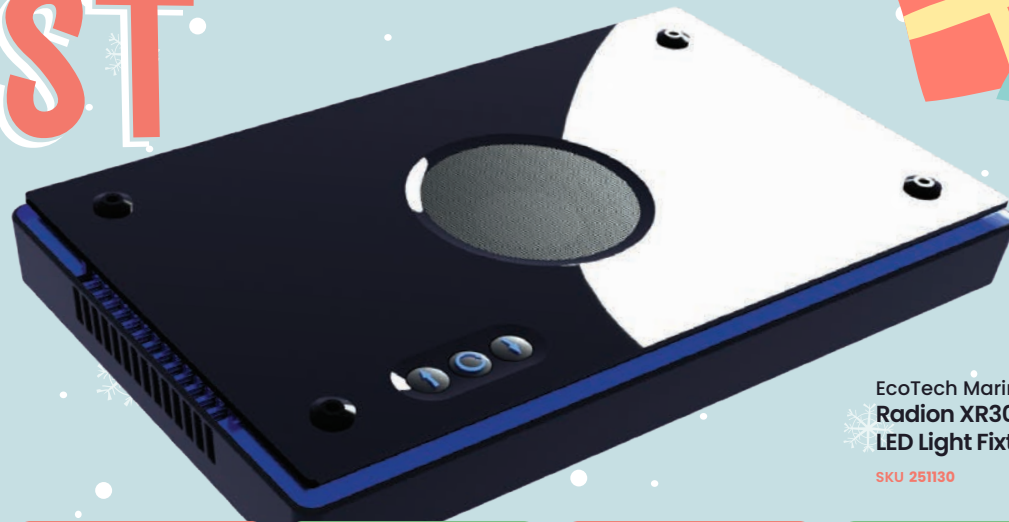

BULK REEF SUPPLY

bulkreefsupply.com/holiday

MAKING HOLIDAY GIFTING FUN AND EASY

Top Sellers FOR THE HOBBYIST

NEW & NICE TO HAVE

Upgrade with Fresh Gear

Neptune Systems
**A3 Apex Pro
Controller System**
SKU 251343